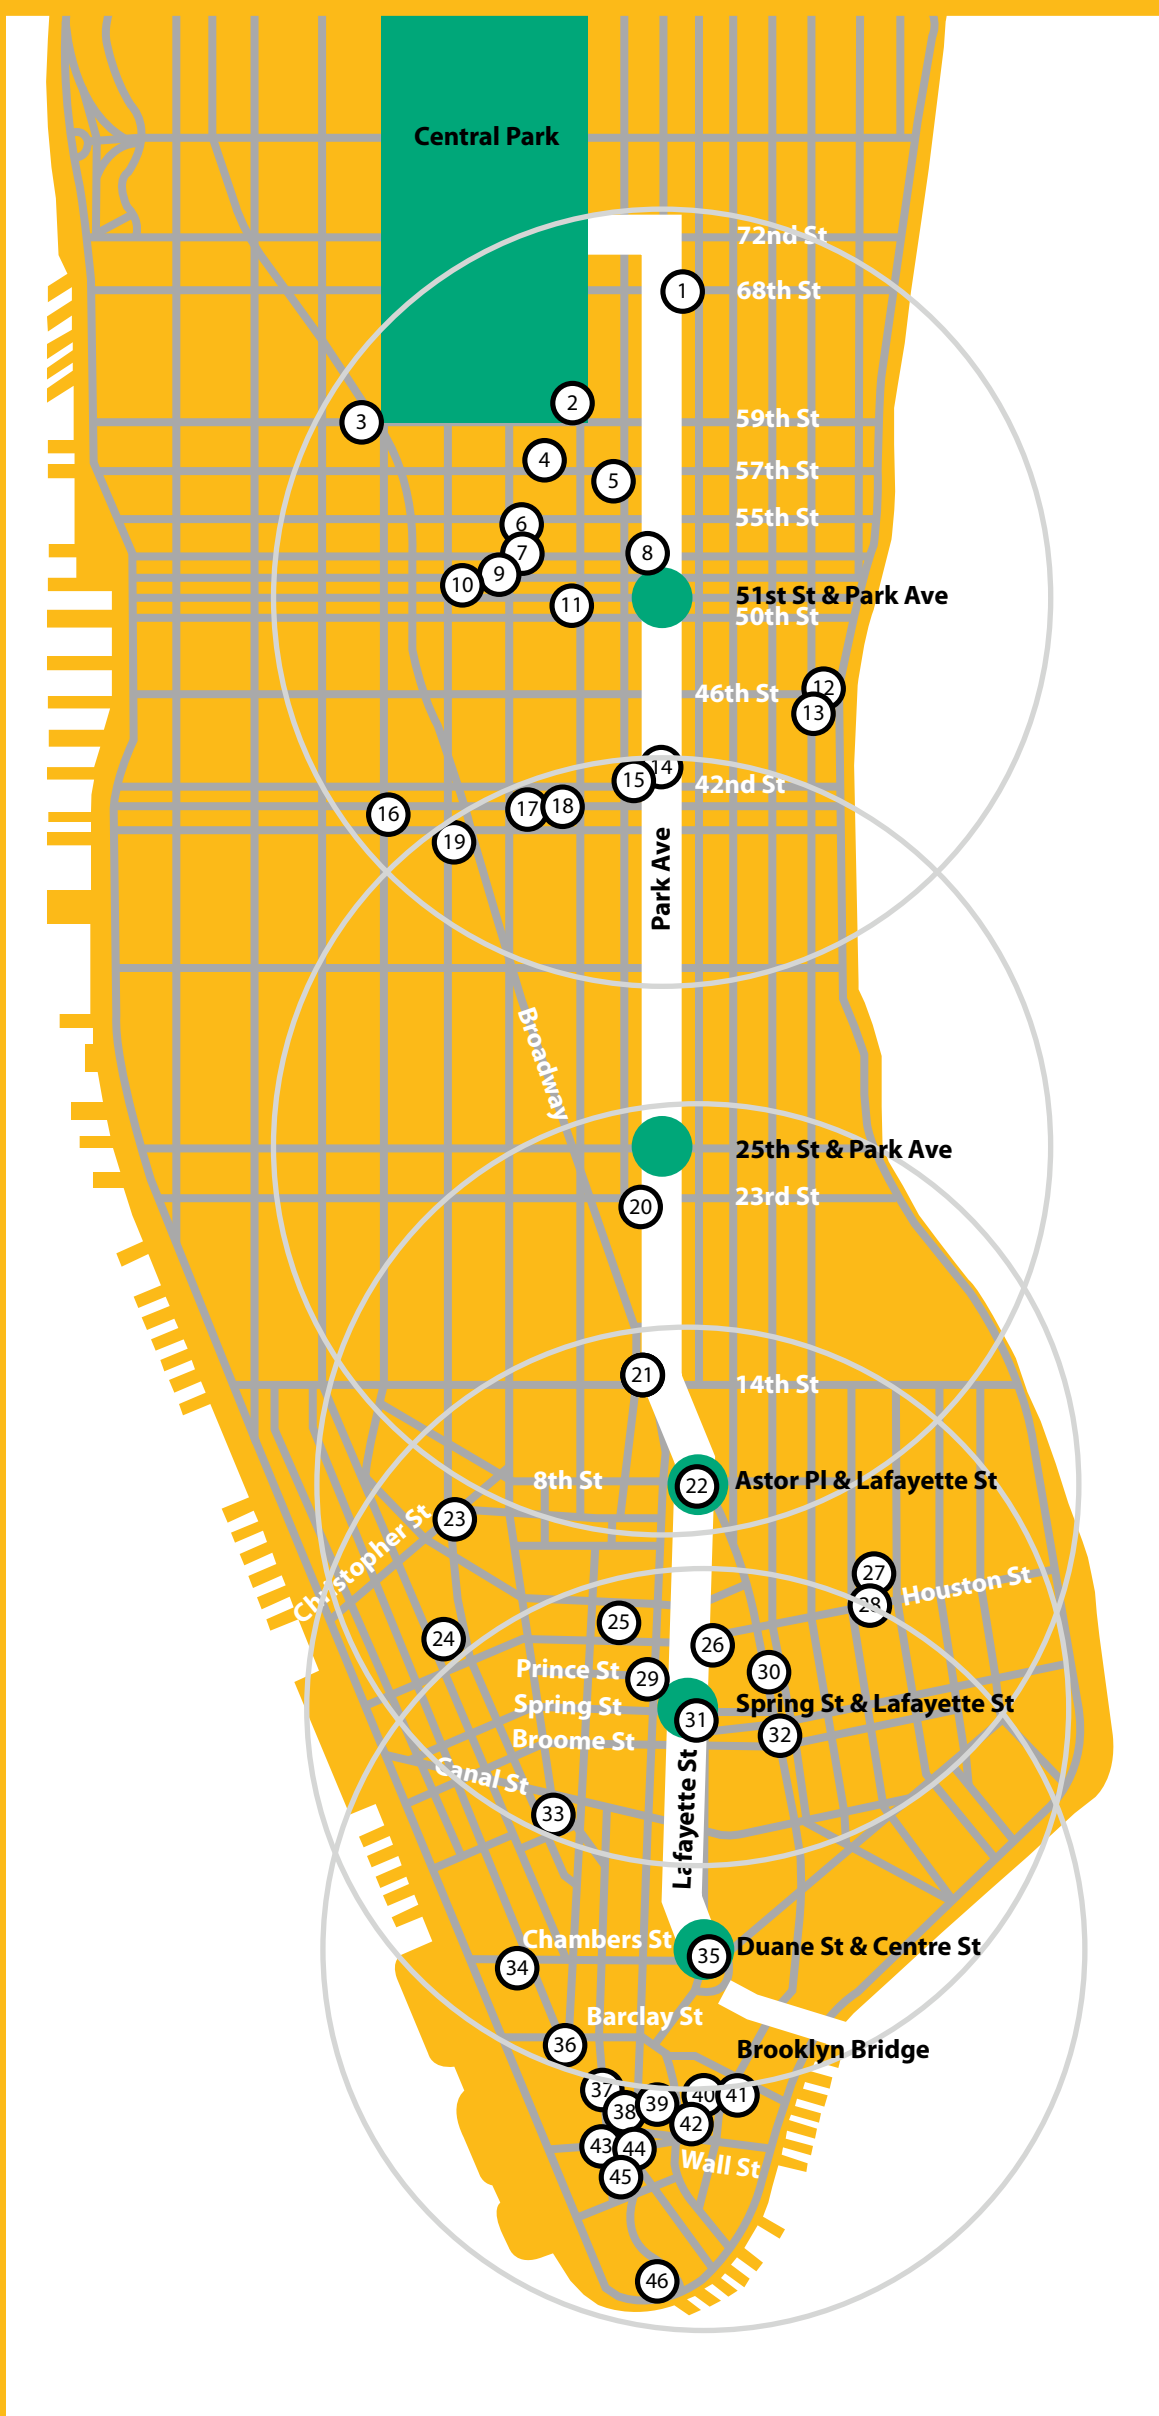

Art within One Mile

The Route from Central Park to Brooklyn Bridge

View the online map at www.artwithinonemile.com

SUMMER STREETS
AUGUST 3, 10 & 17 • 7 AM - 1 PM
NYC.GOV/SUMMERSTREETS